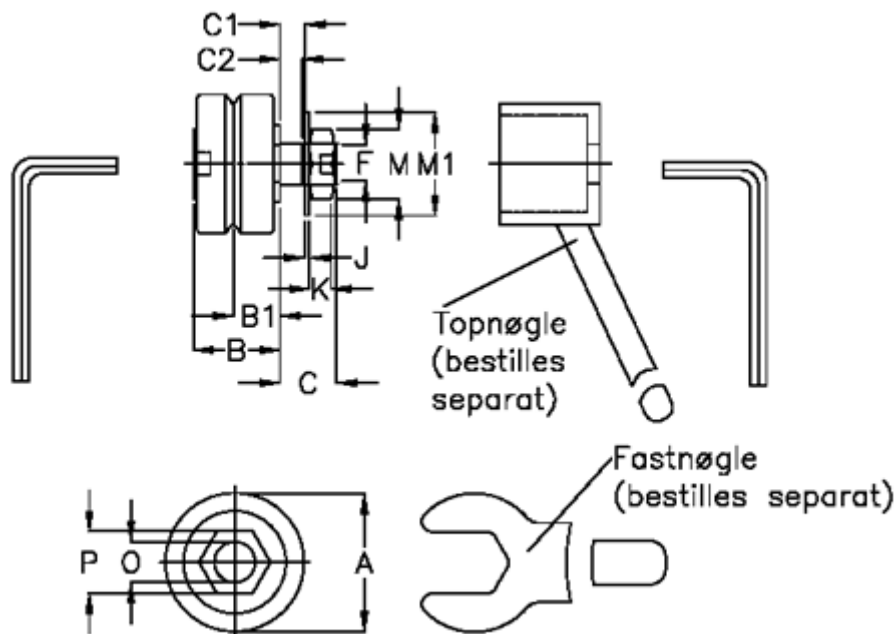

Article number: 0591310325

Description: Hepco SL2 stainless bearing SS SJ 25C-NS

Measures

a = 25.0	K = 5
B = 16.6	M = 13
B1 = 9.00	M1 = 17
C = 9.8	O = 8
C1 = 4	P = 13.0
C2 = 2.5	Weight kg/1000 = 48
F = M8 x 1	
J = 1.00	